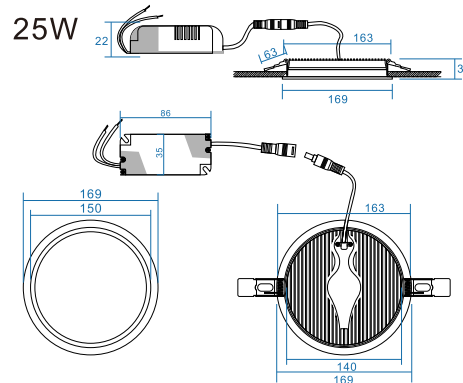

Eye Protection provided by milky Frosted Diffuser

Durable thermally conductive Aluminum housing & External Driver

P.F > 0.9 & Life > 30,000 Hrs

**OPENING/BEAM**

High efficiency Ra>80 LED .

DIMENSION DRAW

Model:	Domo
Format:	Round
Location:	Interior
Wattage:	25W
Materials:	Aluminum
Led Color:	3000/4000/6000K
Product Dimension:	Φ170mm
Cut-Out size:	Φ158mm
IP Code:	20
Fixation:	Recessed
CRI :	80
Lumen Output:	2500LM
Frequency:	50/60 Hz
Beam Angle:	L°